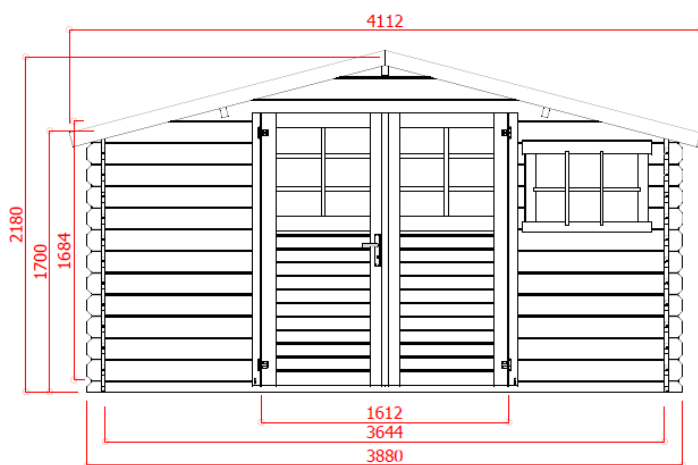

3880X2980mm

P88903

EAN: 5412025889037

STORAGE

OUTDOOR LIVING & WORKING

P88903

EIGENSCHAPPEN - CARACTÉRISTIQUES - FEATURES - EIGENSCHAFTEN

15mm 28mm	+480kg	4200 x 1170 x 480 mm	+30m <sup>2</sup>		+30
10,00m <sup>2</sup>	11,56m <sup>2</sup>	12,39m <sup>2</sup>	15° 12,52m <sup>2</sup>		