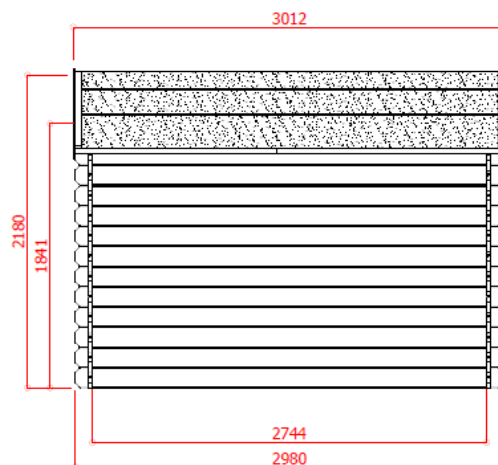

3880X2980mm

P88903

EAN: 5412025889037

STORAGE

OUTDOOR LIVING & WORKING

P88903

EIGENSCHAPPEN - CARACTÉRISTIQUES - FEATURES - EIGENSCHAFTEN

15mm 28mm	+480kg	4200 x 1170 x 480 mm	+30m <sup>2</sup>		+30
10,00m <sup>2</sup>	11,56m <sup>2</sup>	12,39m <sup>2</sup>	15° 12,52m <sup>2</sup>		