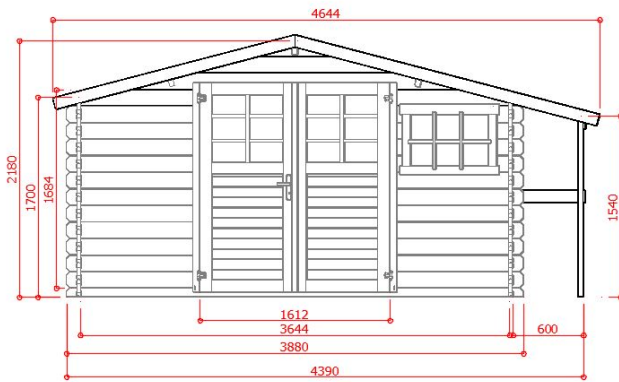

3880X2980mm + 600 mm

P88904

EAN: 5412025889044

STORAGE

OUTDOOR LIVING & WORKING

P88904

EIGENSCHAPPEN - CARACTÉRISTIQUES - FEATURES - EIGENSCHAFTEN

 15mm 28mm	 +610kg	 4200 x 1170 x 480 mm	 +30m ²		 +30
 10,00m ²	 11,56m ²	 13,99m ²	 15° 13,97m ²		