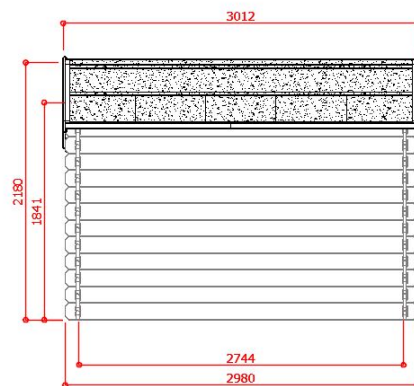

3880X2980mm + 600 mm

P88904

EAN: 5412025889044

STORAGE

OUTDOOR LIVING & WORKING

P88904

EIGENSCHAPPEN - CARACTÉRISTIQUES - FEATURES - EIGENSCHAFTEN

 15mm 28mm	 +610kg	 4200 x 1170 x 480 mm	 +30m ²		 +30
 10,00m ²	 11,56m ²	 13,99m ²	 15° 13,97m ²		