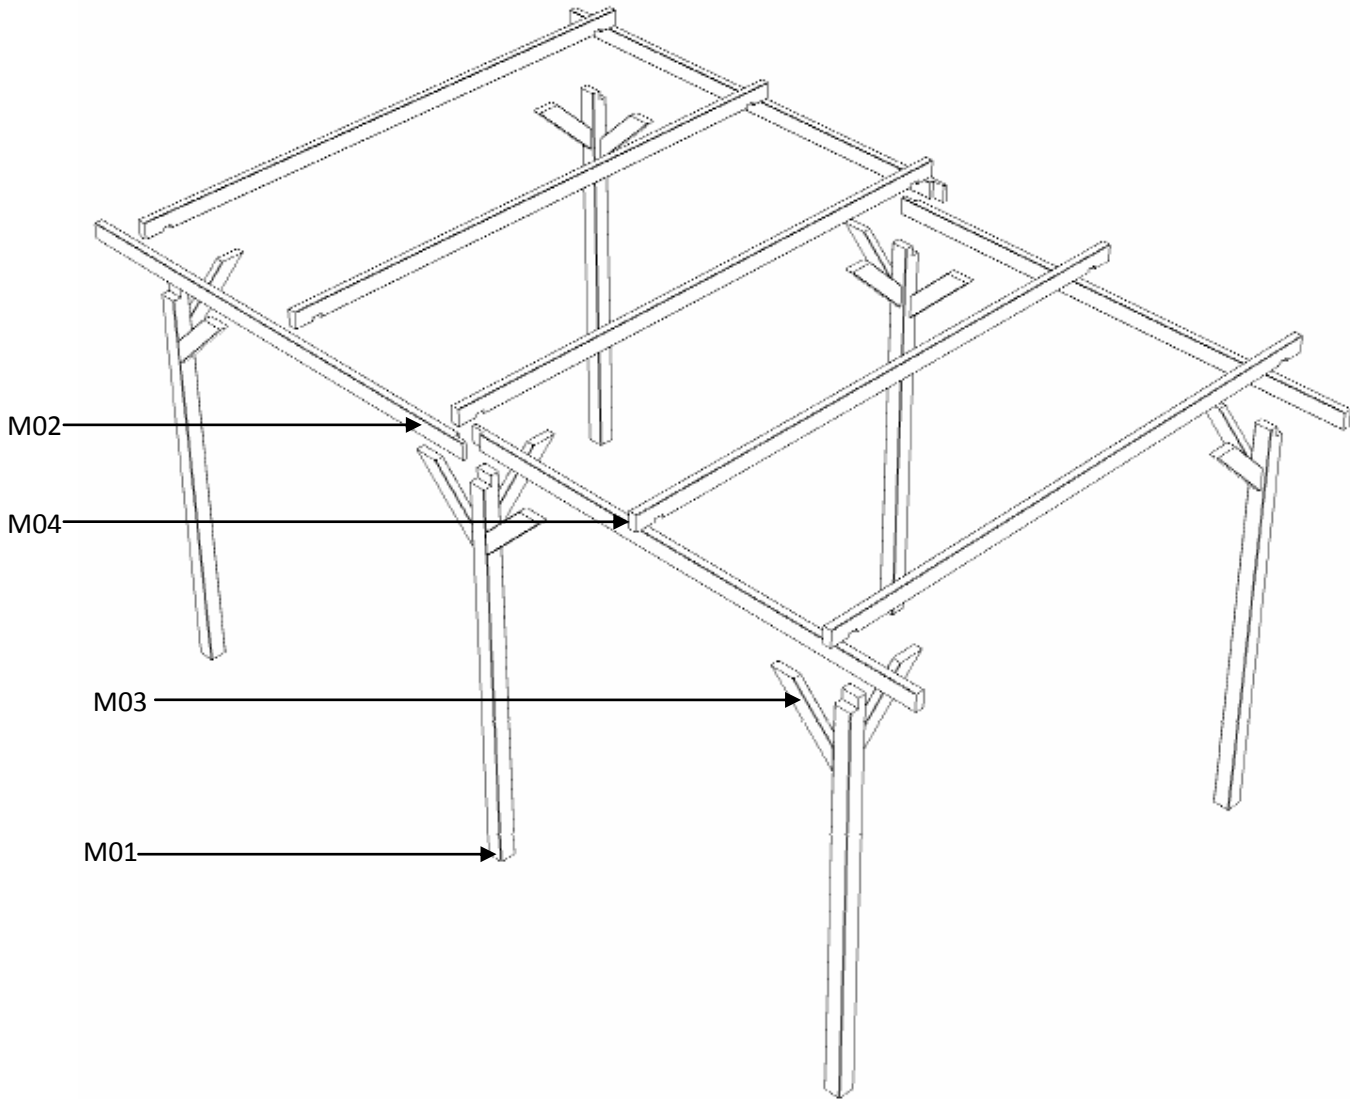

PACO

Ref : 002303