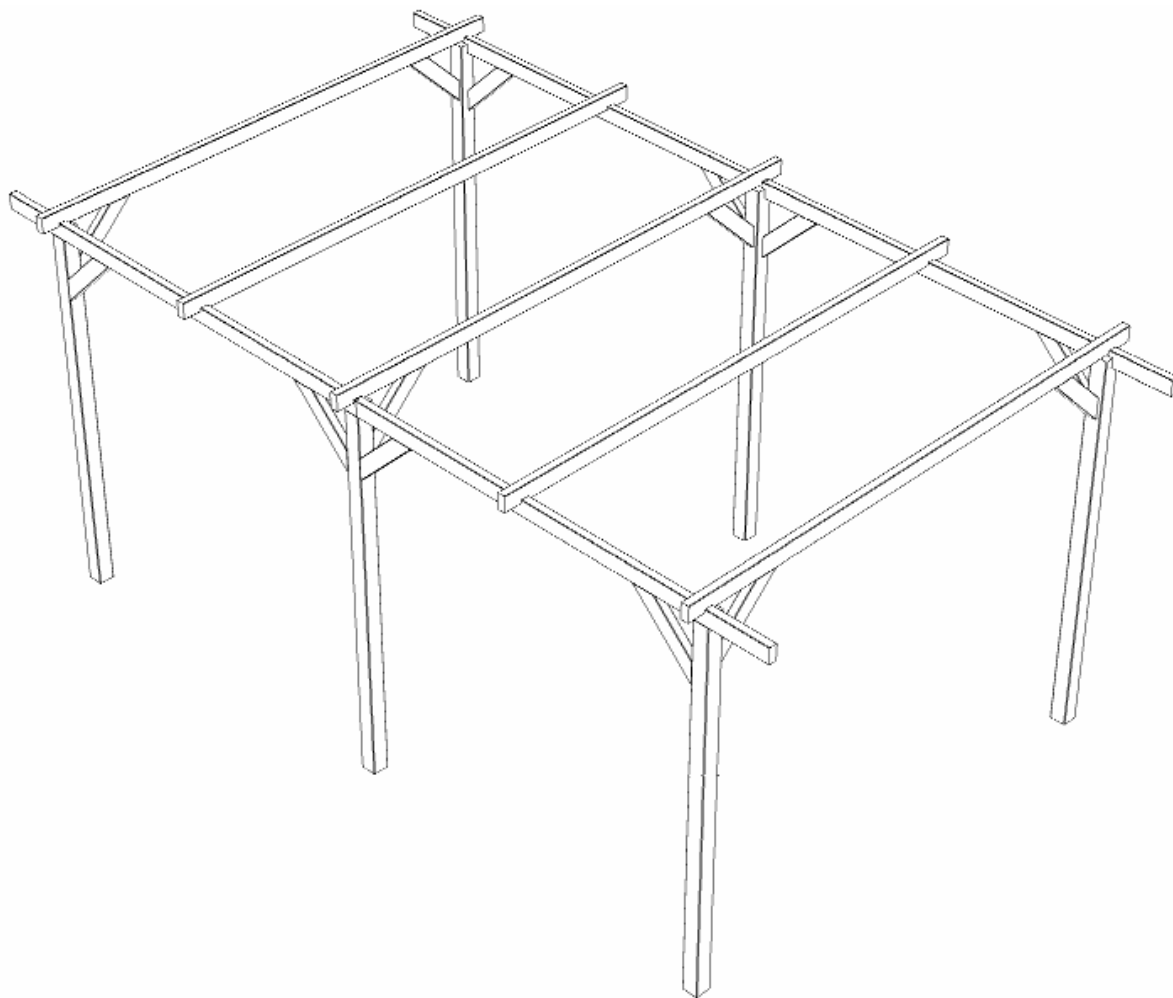

# PACO

Ref : 002303

## Ref : 002303

Listing				
Rep.	Code nav.	Des.	Qty.	Dim [mm]
M01	S01653	POT/22009090/T	6	2200x90x90
M02	S00569	LON/25959045/T	4	2595x90x45
M03	S00076	CHE/5009045/T	14	500x90x45
M04	S01721	TRA/30009045/T	5	3000x90x45

Kit				
Rep.		Dim. [mm]	Qty.	Rep.
V01		5 x 100	38(+2)	(M03), (M04)
V02		5 x 80	12	(M02)

# 1

Rep.	Dim. [mm]	Qty.
M01	2200x90x90	6
M02	2595x90x45	4
M03	500x90x45	8

2

Rep.	Dim. [mm]	Qty.
M03	500x90x45	6
M04	3000x90x45	5