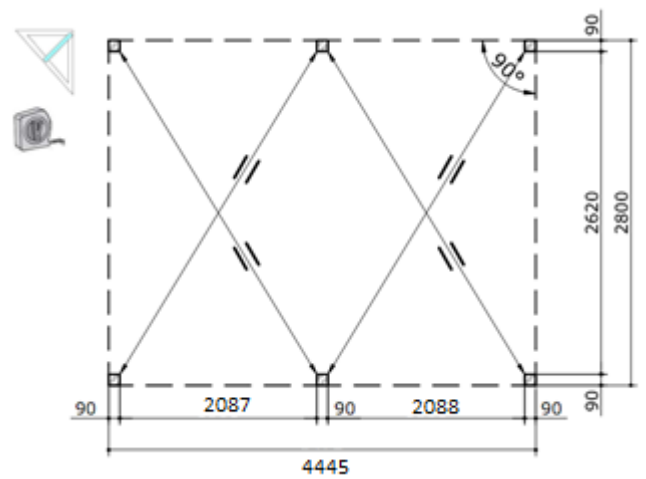

## Ref : 002303

Listing				
Rep.	Code nav.	Des.	Qty.	Dim [mm]
M01	S01653	POT/22009090/T	6	2200x90x90
M02	S00569	LON/25959045/T	4	2595x90x45
M03	S00076	CHE/5009045/T	14	500x90x45
M04	S01721	TRA/30009045/T	5	3000x90x45

Kit				
Rep.		Dim. [mm]	Qty.	Rep.
V01		5 x 100	38(+2)	(M03), (M04)
V02		5 x 80	12	(M02)

# 1

Rep.	Dim. [mm]	Qty.
M01	2200x90x90	6
M02	2595x90x45	4
M03	500x90x45	8

2

Rep.	Dim. [mm]	Qty.
M03	500x90x45	6
M04	3000x90x45	5