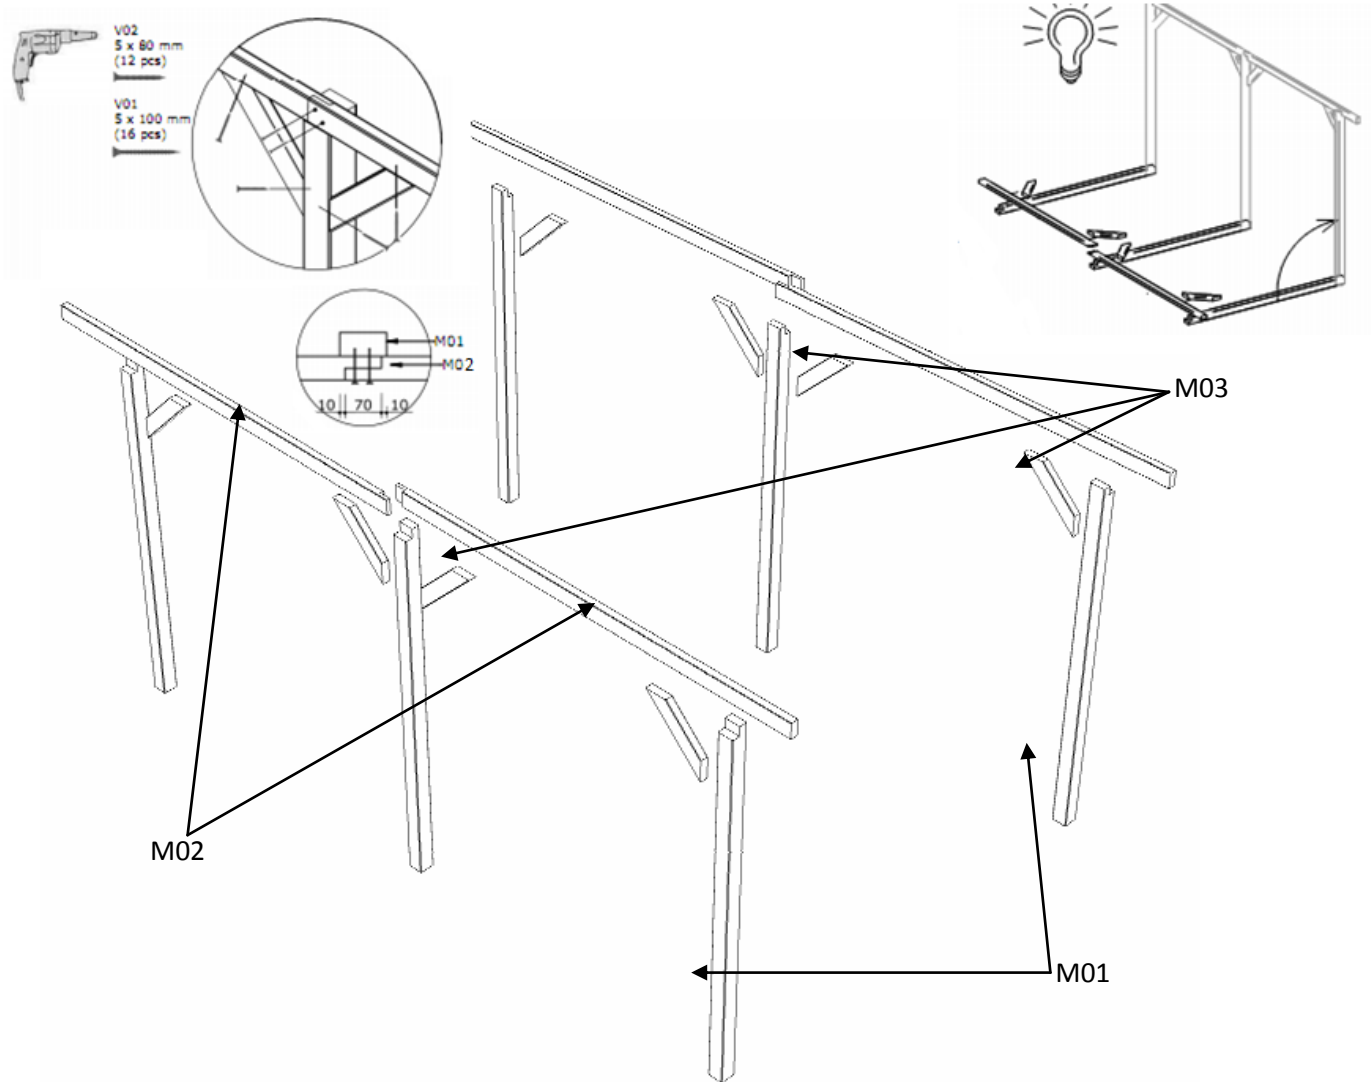

## Ref : 002303

Listing				
Rep.	Code nav.	Des.	Qty.	Dim [mm]
M01	S01653	POT/22009090/T	6	2200x90x90
M02	S00569	LON/25959045/T	4	2595x90x45
M03	S00076	CHE/5009045/T	14	500x90x45
M04	S01721	TRA/30009045/T	5	3000x90x45

Kit				
Rep.		Dim. [mm]	Qty.	Rep.
V01		5 x 100	38(+2)	(M03), (M04)
V02		5 x 80	12	(M02)

# 1

Rep.	Dim. [mm]	Qty.
M01	2200x90x90	6
M02	2595x90x45	4
M03	500x90x45	8

2

Rep.	Dim. [mm]	Qty.
M03	500x90x45	6
M04	3000x90x45	5